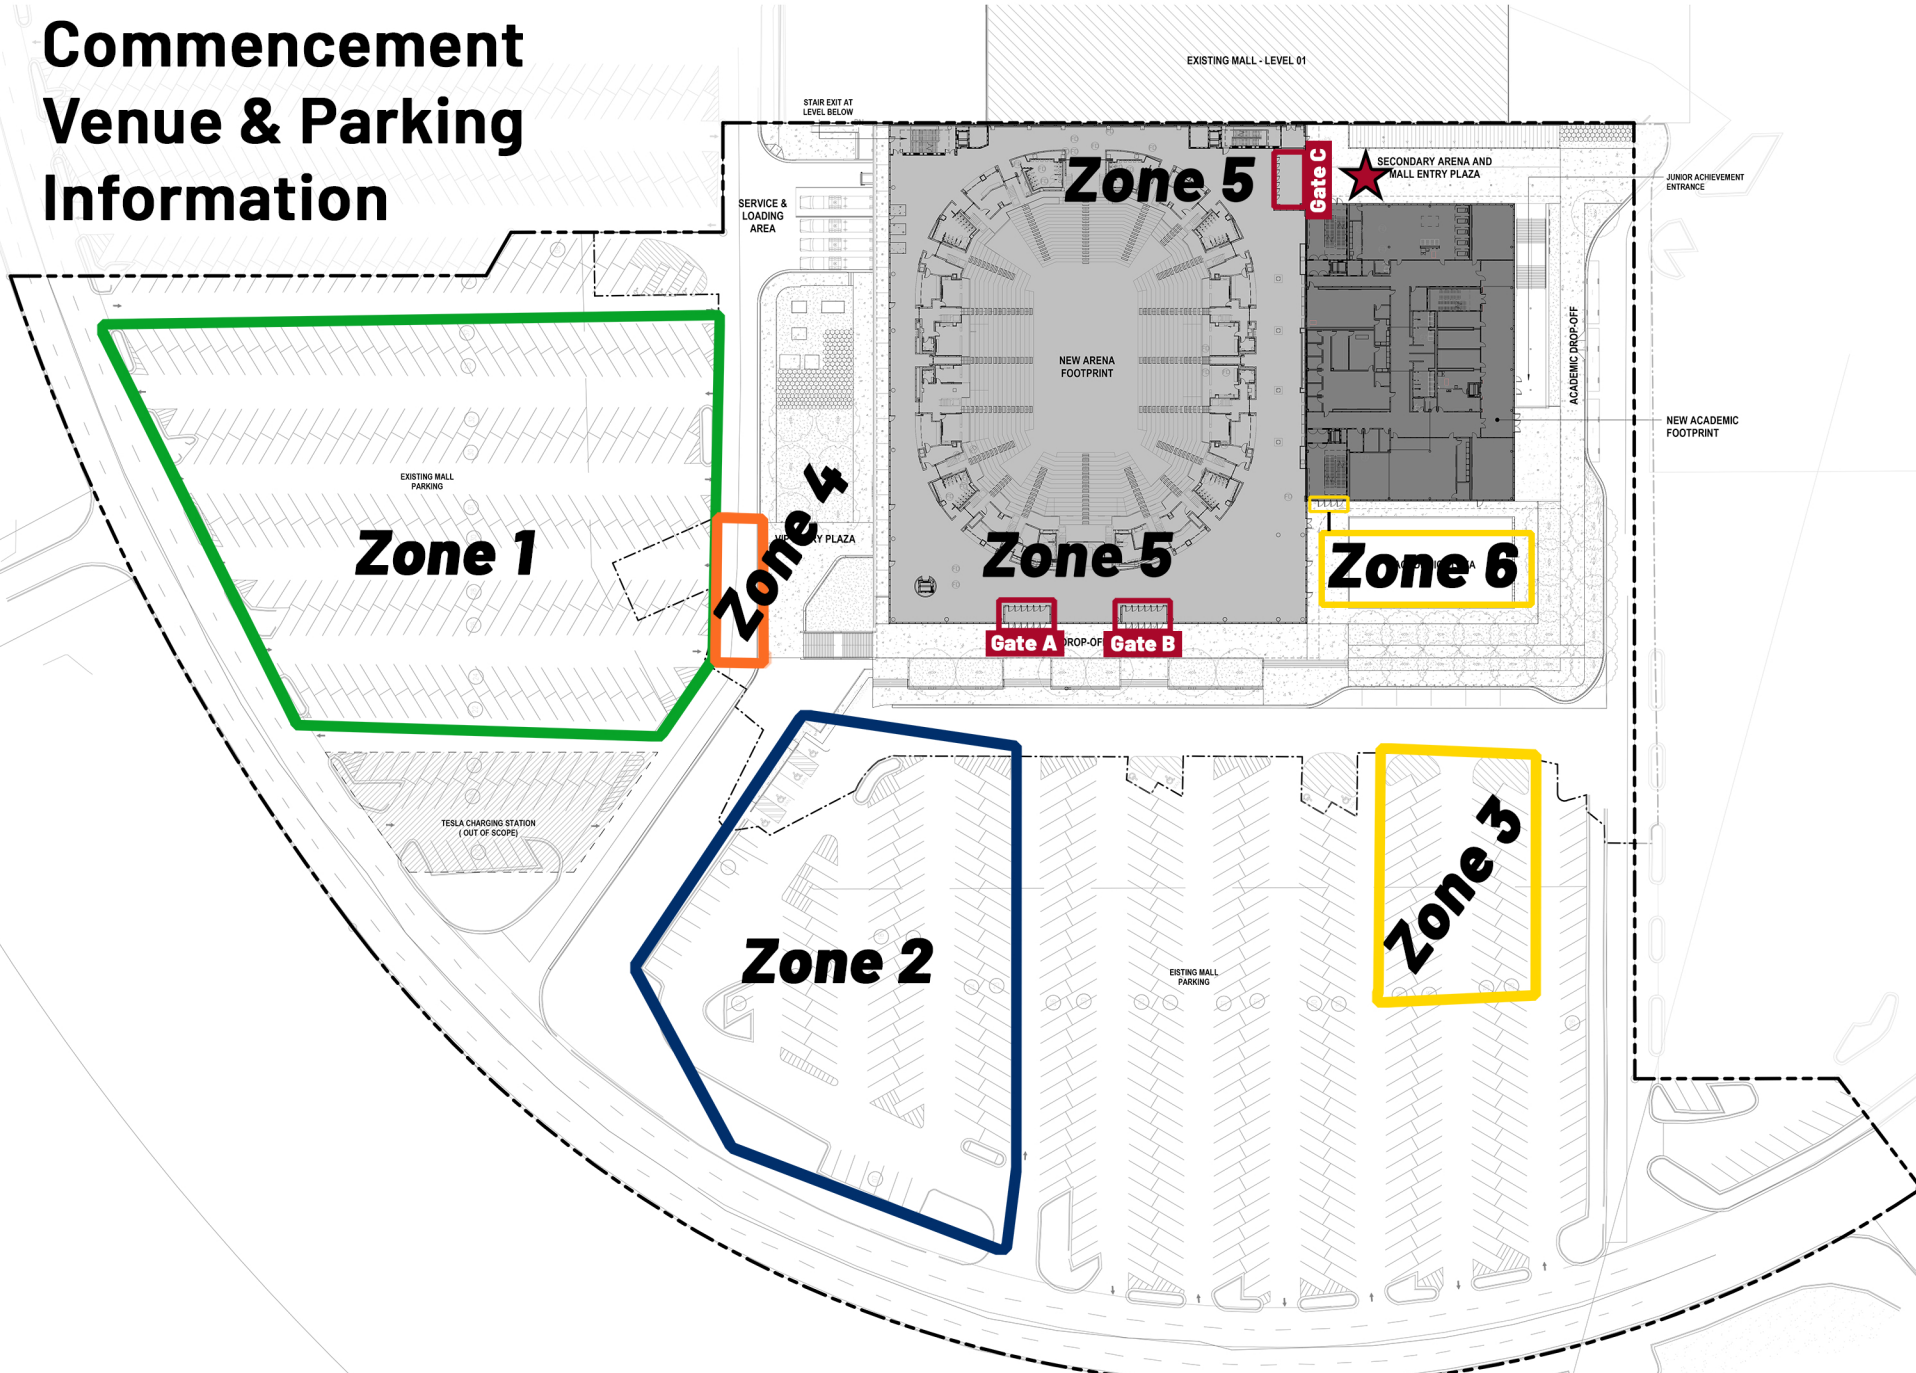

## Zone 1

Zone 1 is for graduates, the platform party, and faculty parking.

## Zone 2

Zone 2 is for ADA parking.

## Zone 5

Zone 5 are visitor entrance points. Gate C, with the star, is the main entrance. Gate B is an additional entrance. Gate A is ticket assistance and support.

## Zone 6

Zone 6 is the VIP entrance point.

**\* General guest parking is free and permitted outside of identified Zoned Areas.**